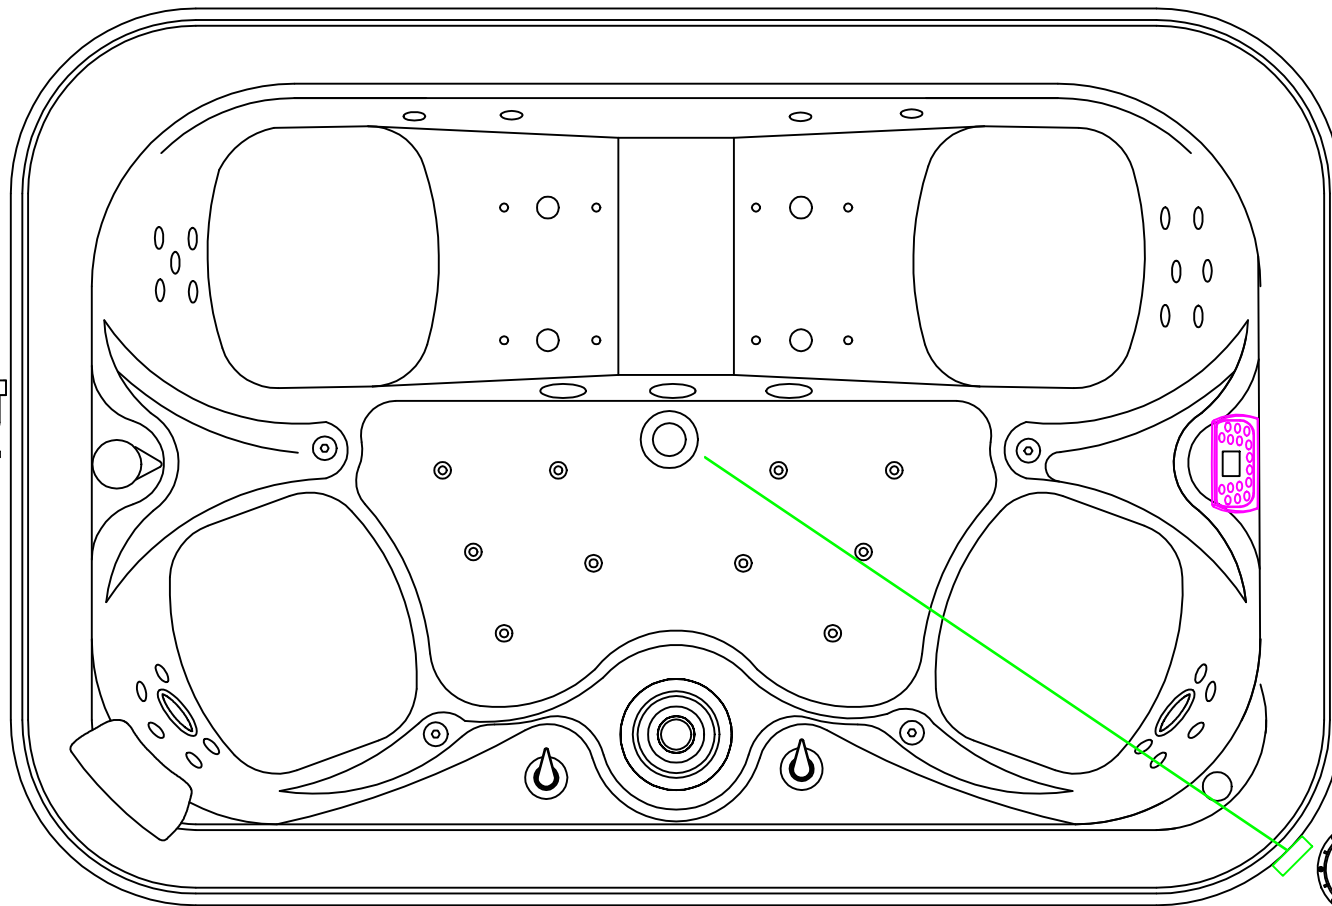

water pump
2200W

Spa AS-008B

heater
2000W

filter pump
250W

air pump
400W